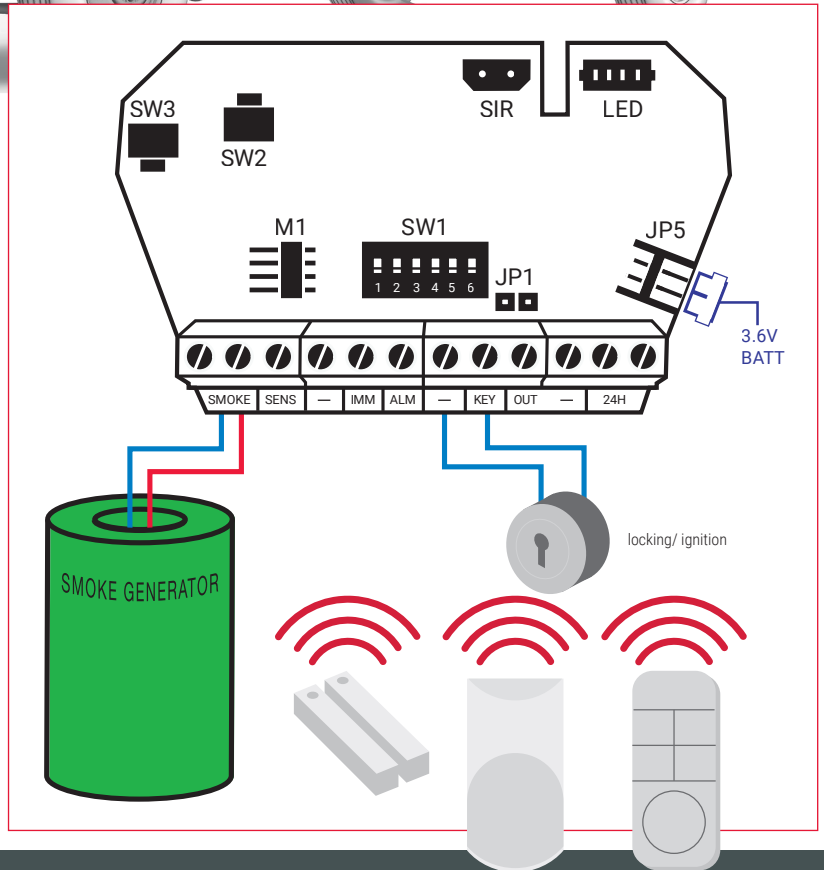

WARNING
Don't use Arm/disarm via Key-fob

webeyefog

UNIT

BATTERY POWERED

- Self-powered standalone
- Very low energy consumption
- Non-toxic incense-based smoke
- No dust or residuals left
- Permanent smoke presence (1 hour minimum)