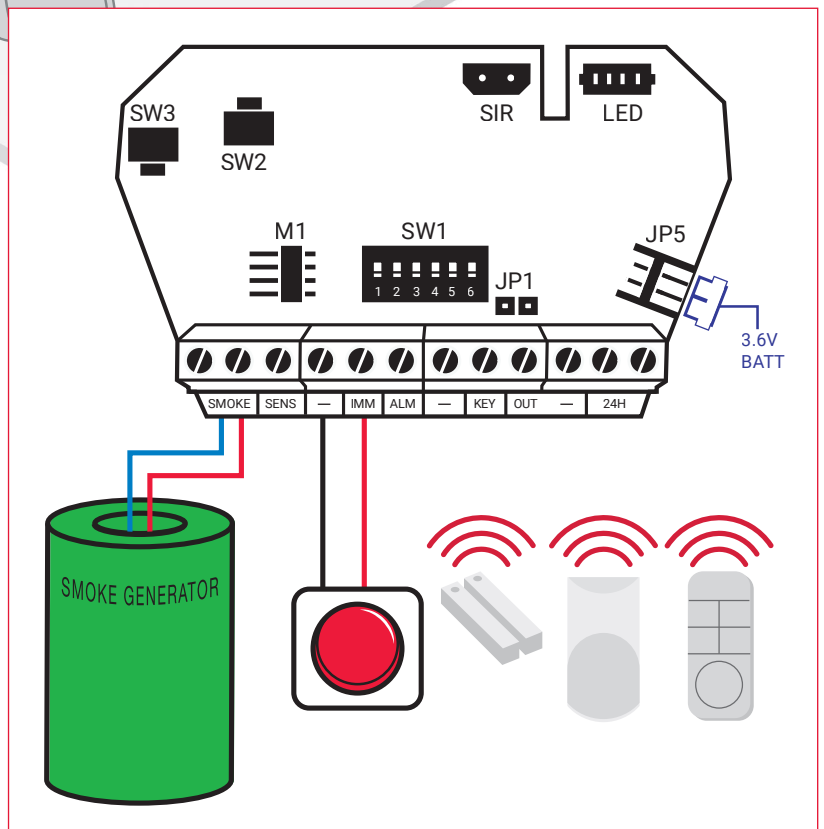

webeyefog BATTERY POWERED and wireless

Scenario 6: Activation via webeyefog Wireless Add-ons

- Battery powered (no mains required)
- Two stage trigger
- Remote controlled arm/disarm
- Remote controlled panic (24hr)

Wireless
Peripherals

Remote
Control
/Panic

STANDALONE SYSTEM

IDEAL FOR SHOPS, OFFICES AND
SMALL RETAIL ENVIRONMENTS

webeyefog
unit

UNIT

BATTERY POWERED AND WIRELESS

- Self-powered standalone
- Very low energy consumption
- Non-toxic incense-based smoke
- No dust or residuals left
- Permanent smoke presence (1 hour minimum)