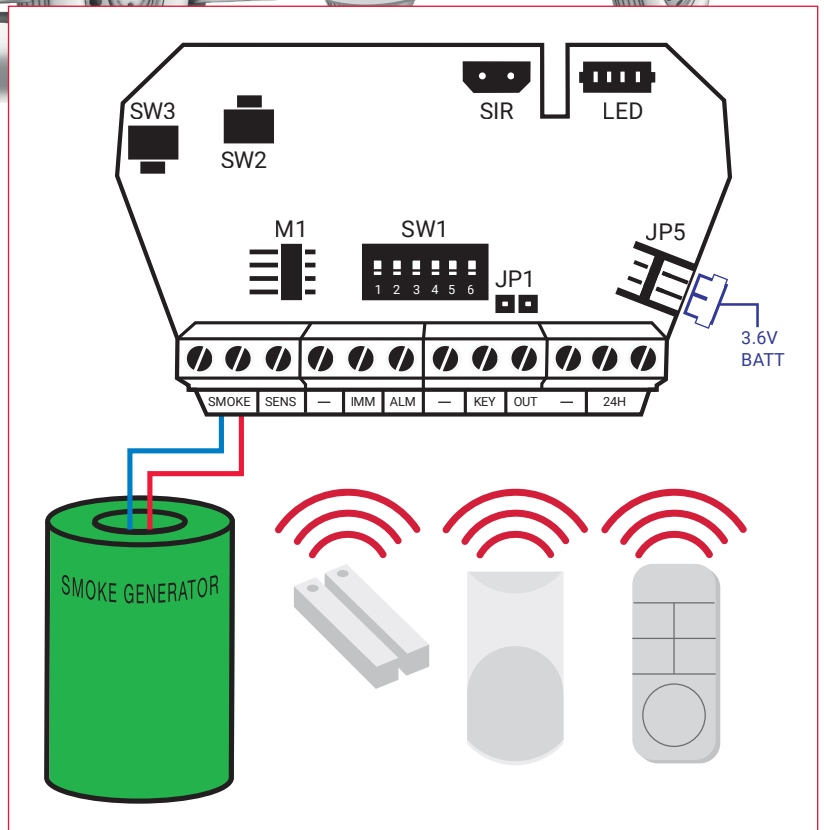

- Battery powered (no mains required)
- Protect vehicles from intrusion

IDEAL FOR MOBILE ENVIRONMENTS

BATTERY POWERED

- Self-powered standalone
- Very low energy consumption
- Non-toxic incense-based smoke
- No dust or residuals left
- Permanent smoke presence (1 hour minimum)