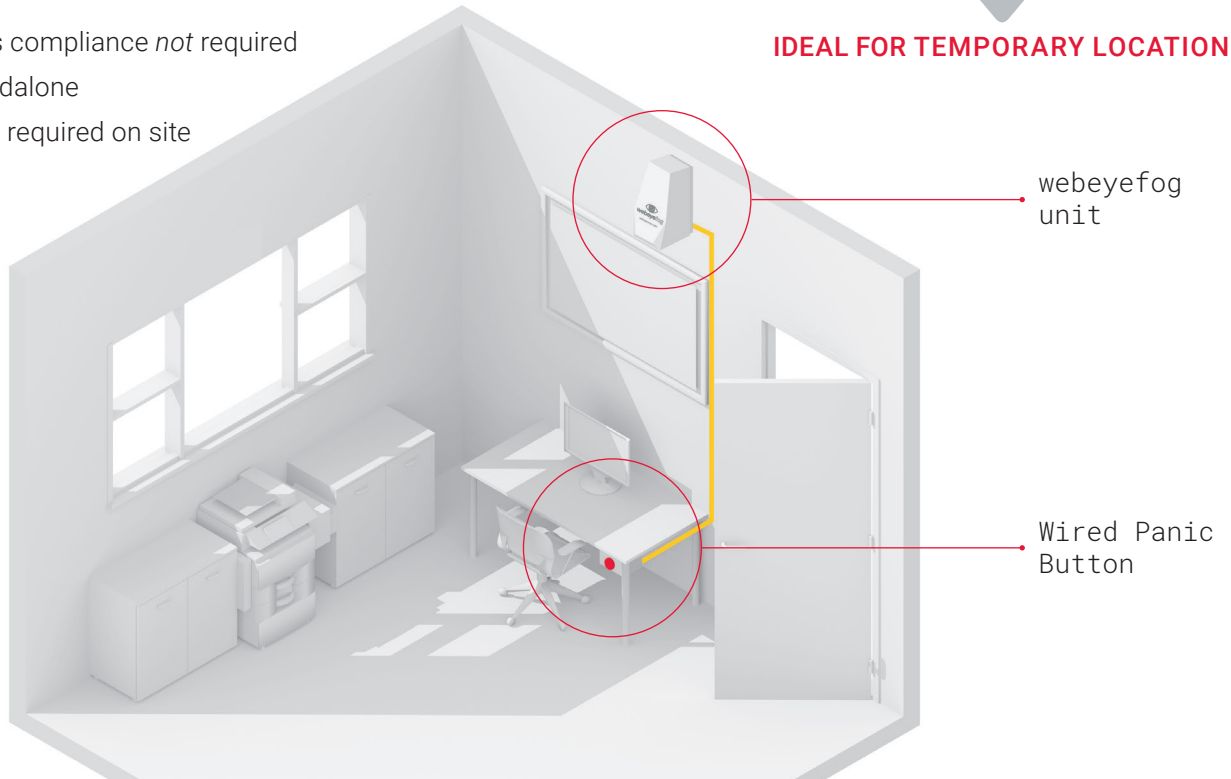

webeyefog BATTERY POWERED

Scenario 3: Activation via Panic Button

- Alarm standards compliance *not* required
- Completely standalone
- No mains power required on site
- Battery powered
- Panic (24hr)

IDEAL FOR TEMPORARY LOCATIONS

BATTERY POWERED

- Self-powered standalone
- Very low energy consumption
- Non-toxic incense-based smoke
- No dust or residuals left
- Permanent smoke presence (1 hour minimum)