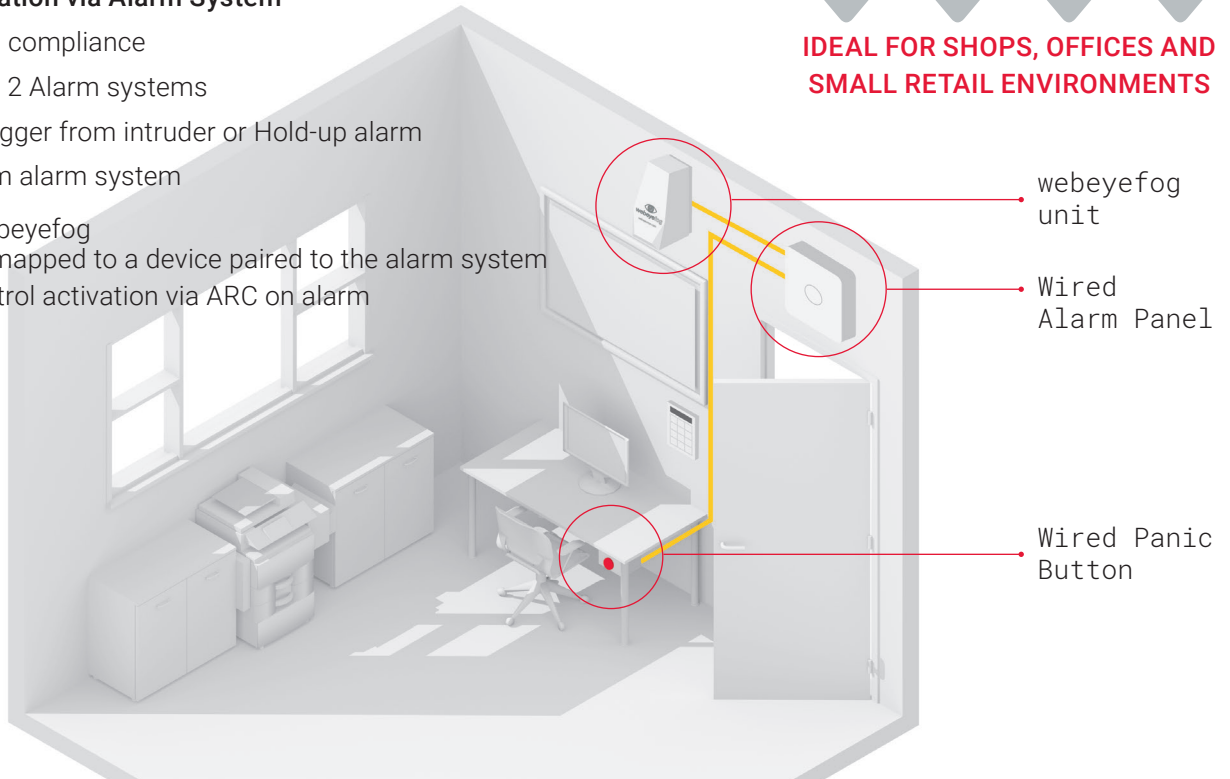

IDEAL FOR SHOPS, OFFICES AND SMALL RETAIL ENVIRONMENTS