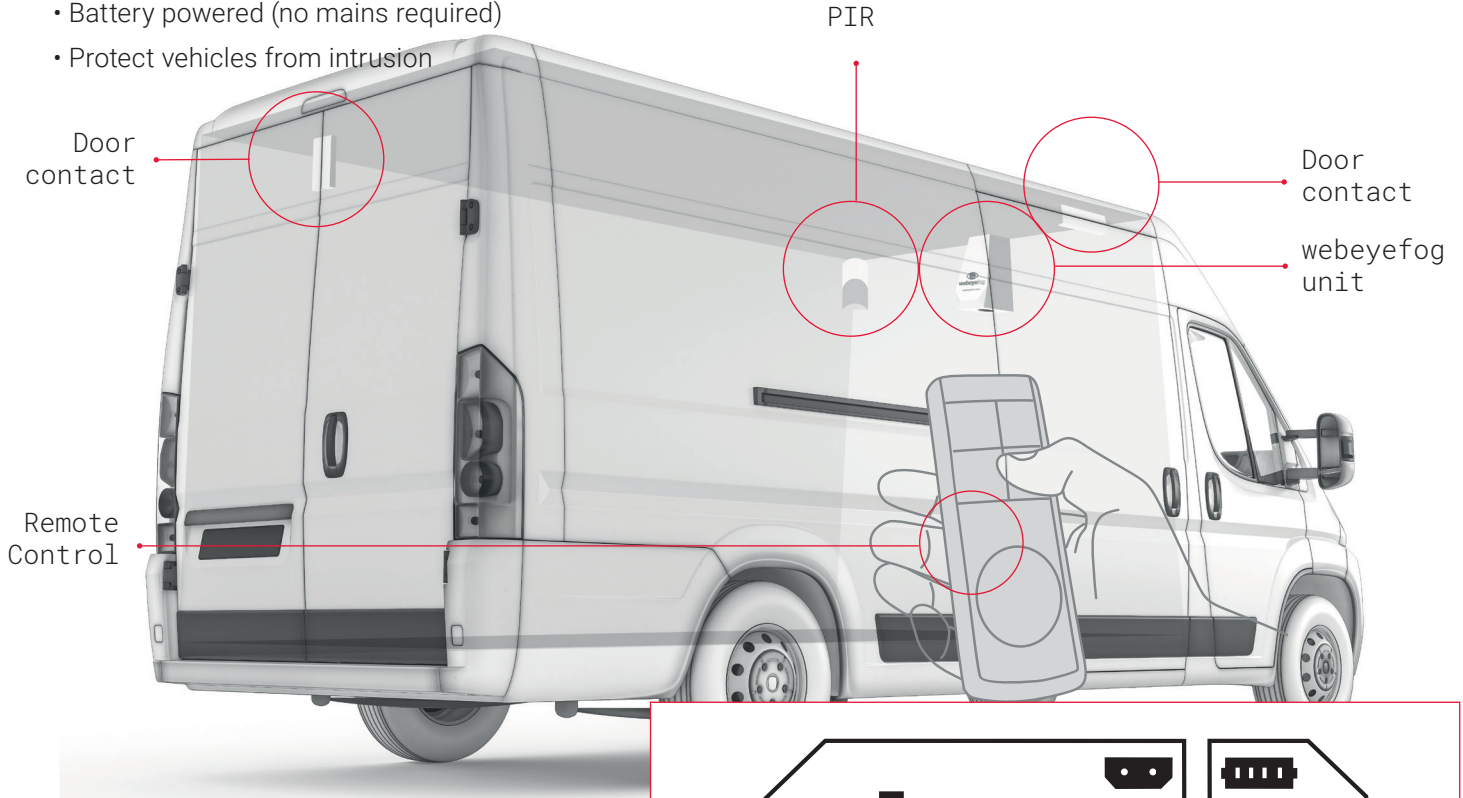

webeyefog BATTERY POWERED with wireless devices

Scenario 7: Activation via door contact and/PIR

- Battery powered (no mains required)
- Protect vehicles from intrusion

IDEAL FOR MOBILE ENVIRONMENTS