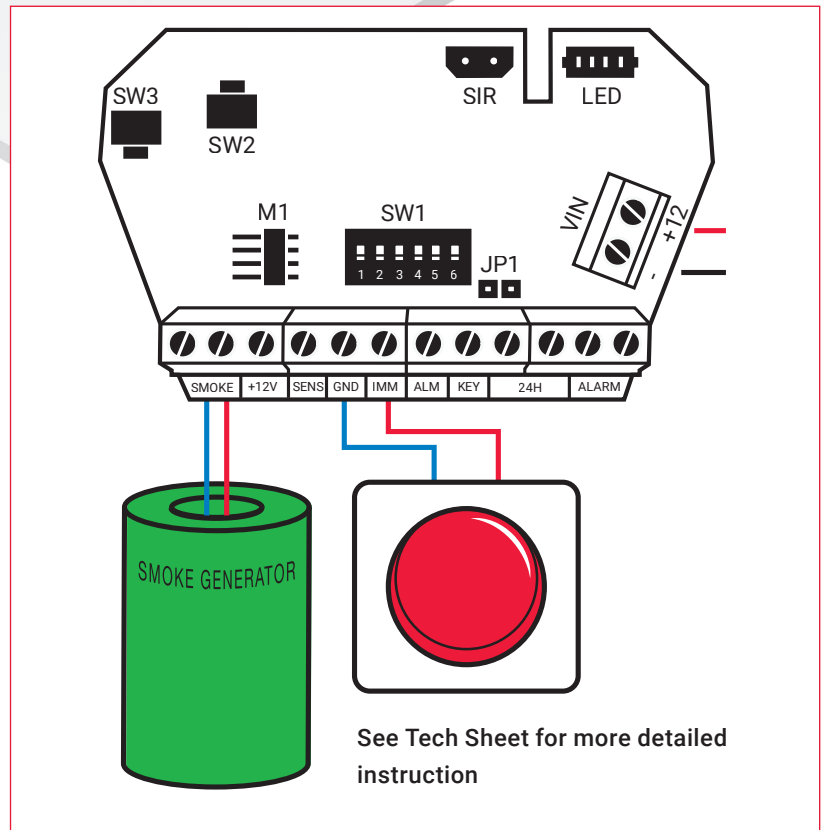

webeyefog WIRED

Scenario 2: Activation via Alarm System

- Alarm standards compliance
- Used with Grade 2 Alarm systems
- Activate upon trigger from intruder or Hold-up alarm
- Arm/disarm from alarm system
- Activation of webeyefog
 - can either be mapped to a device paired to the alarm system
 - or remote control activation via ARC on alarm