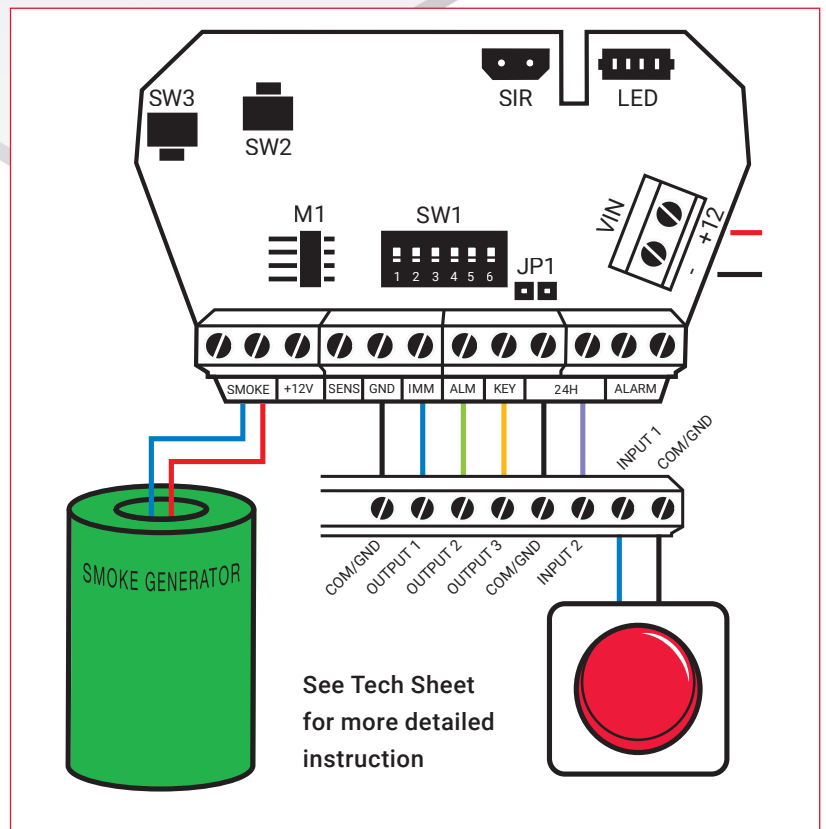

WIRED

- Mains powered standalone
- Very low energy consumption
- Non-toxic incense-based smoke
- No dust or residuals left
- Permanent smoke presence (1 hour minimum)