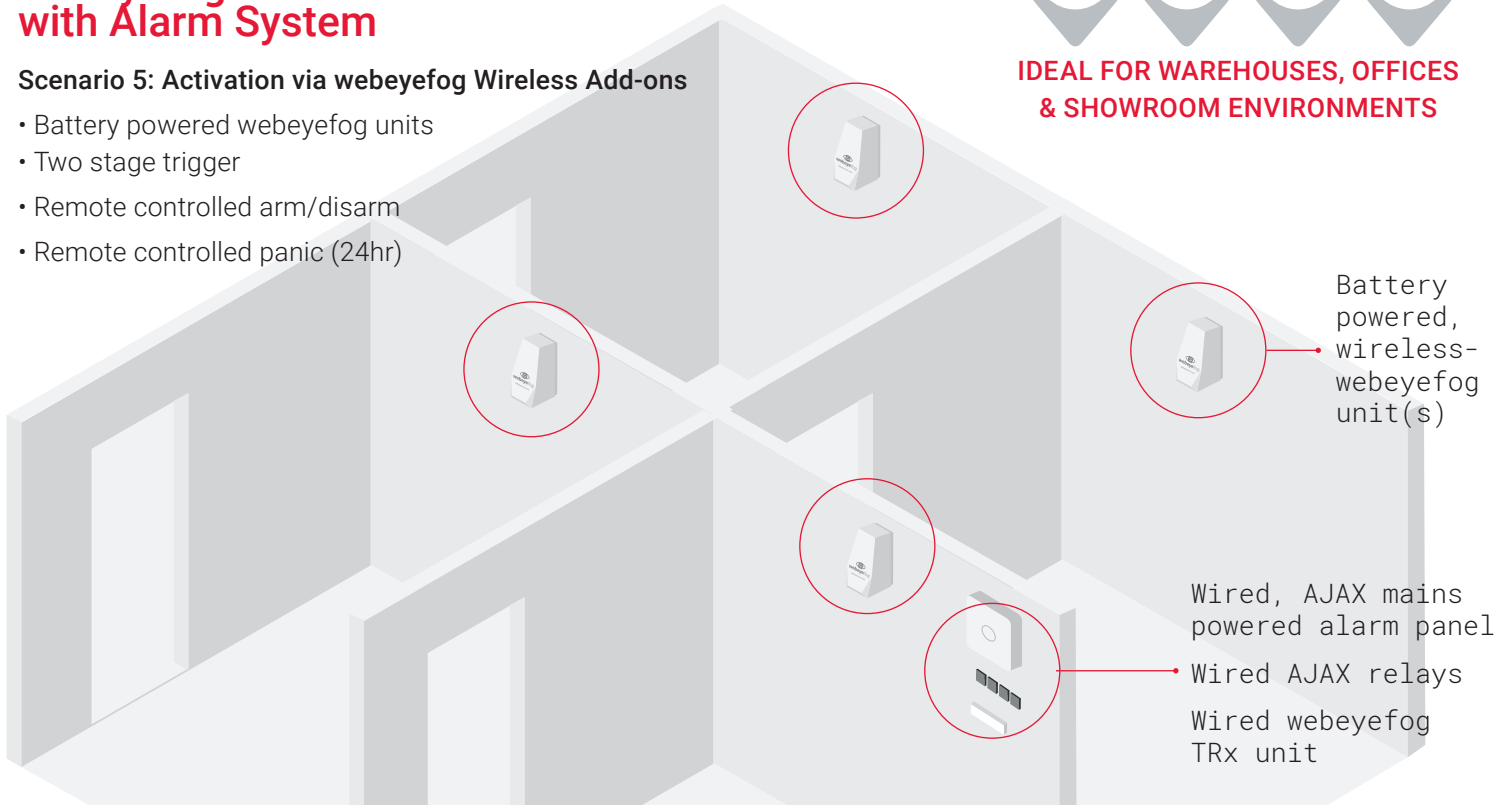

- Battery powered webeyefog units
- Two stage trigger
- Remote controlled arm/disarm
- Remote controlled panic (24hr)

IDEAL FOR WAREHOUSES, OFFICES & SHOWROOM ENVIRONMENTS

Illustration shows AJAX mains powered alarm panel as an example