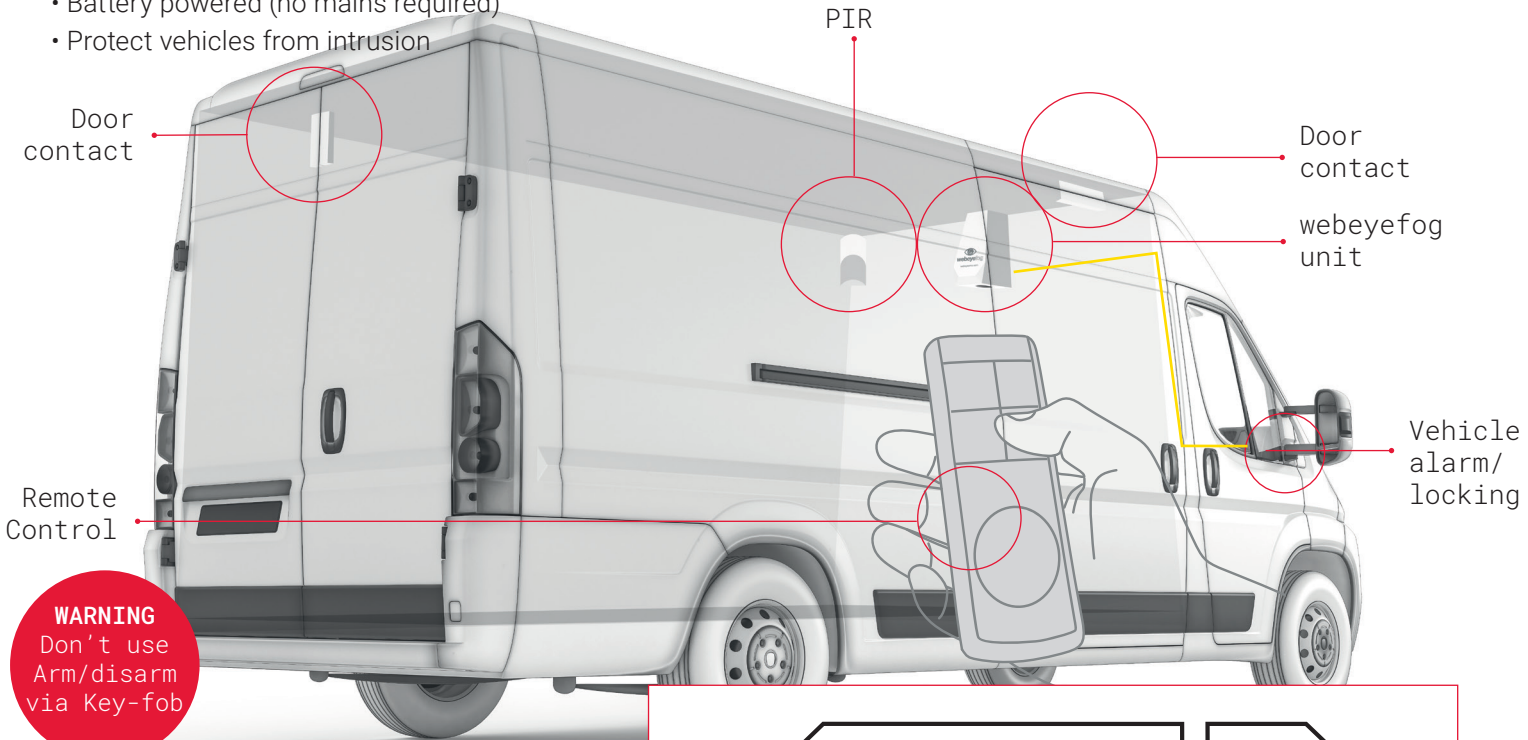

- Battery powered (no mains required)
- Protect vehicles from intrusion

IDEAL FOR MOBILE ENVIRONMENTS

BATTERY POWERED

- Self-powered standalone
- Very low energy consumption
- Non-toxic incense-based smoke
- No dust or residuals left
- Permanent smoke presence (1 hour minimum)

webeyefog BATTERY POWERED with wireless devices and using vehicles alarm/ locking

IDEAL FOR MOBILE ENVIRONMENTS

Scenario 8: Activation via door contact, PIR and vehicle alarm/locking

- Battery powered (no mains required)
- Protect vehicles from intrusion