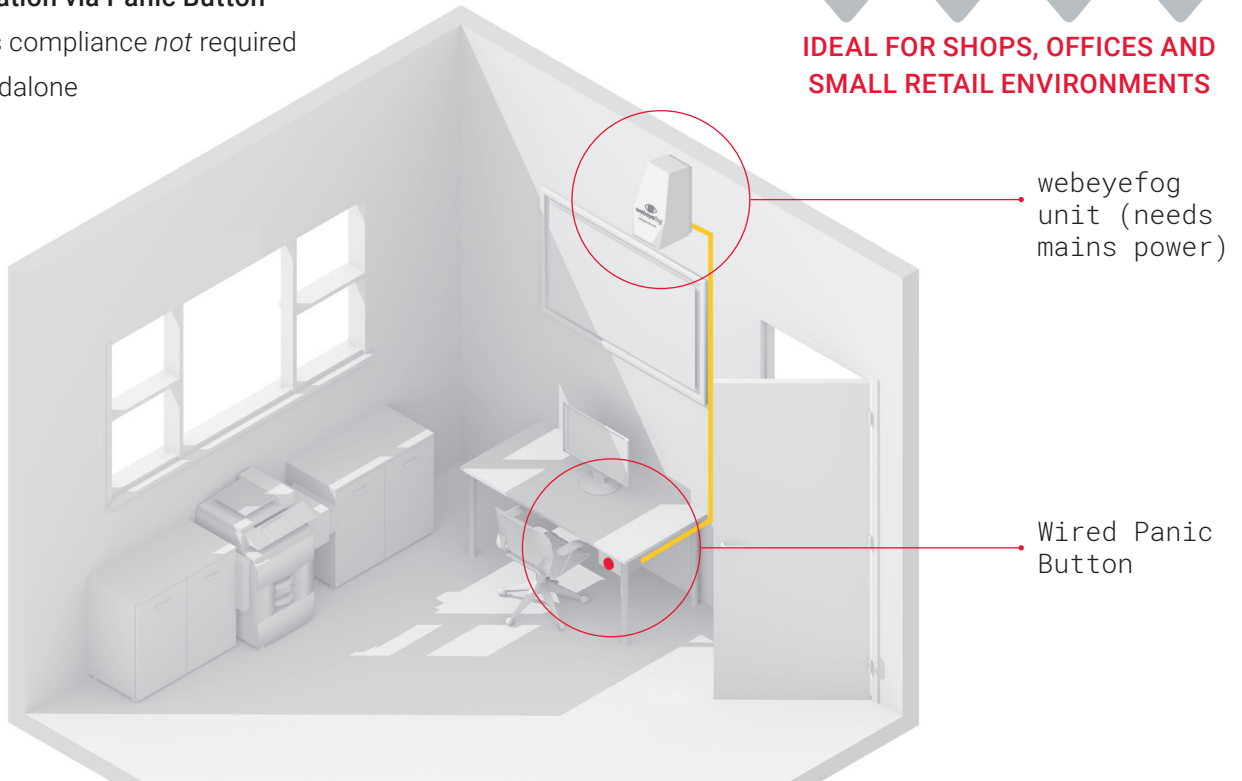

IDEAL FOR SHOPS, OFFICES AND SMALL RETAIL ENVIRONMENTS