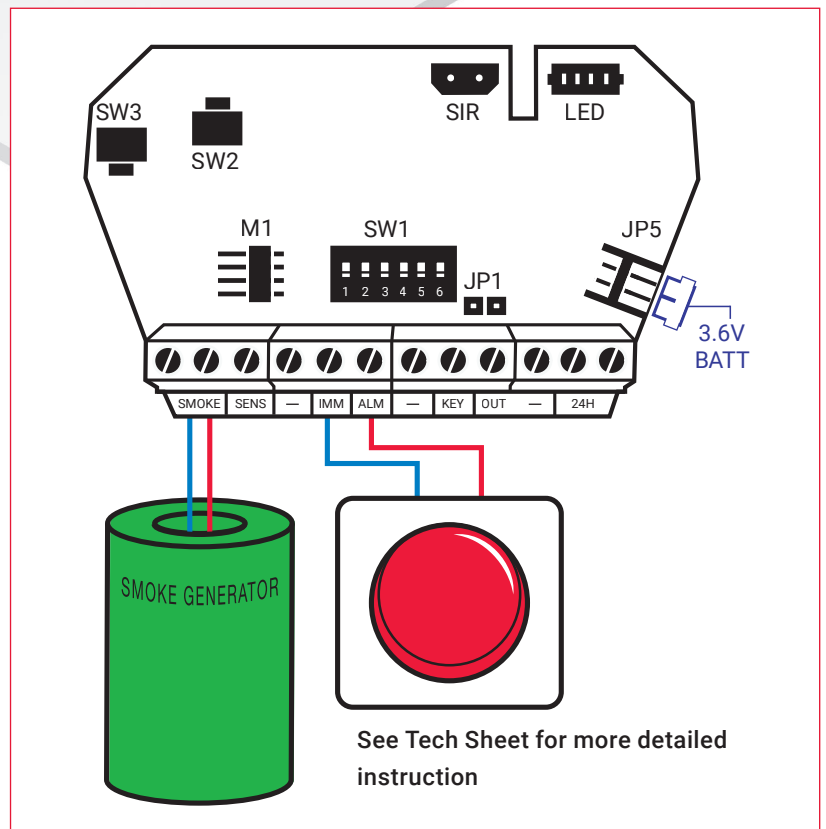

Contact us

+44 (0)115 714 9990

+1 863 336 6527

email sales@webeyecms.com

www.webeyecms.com

HIKVISION

VIDEOFIED
ULTIMATE SECURITY

AVIGILON

DAHUA
TECHNOLOGY

Luminite

AJAX

GJD
DETECT & SECURE

Visonic

Calipsa