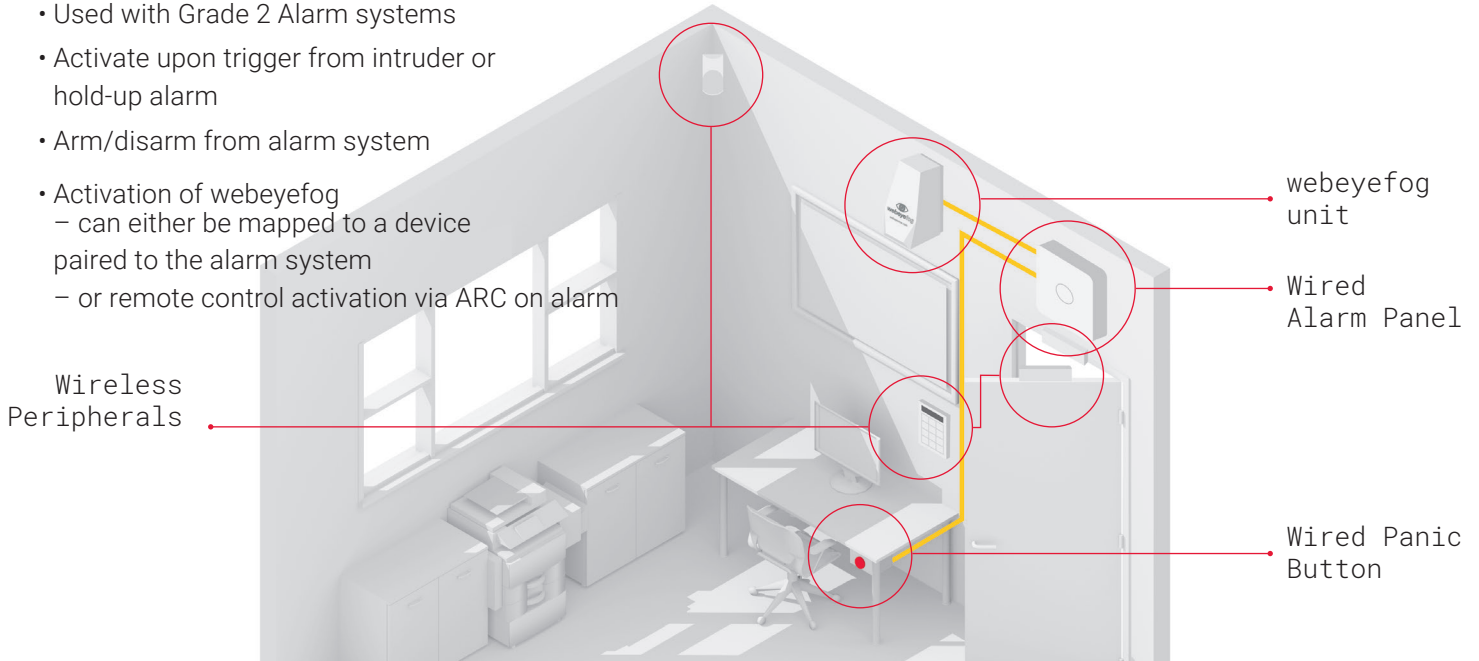

webeyefog BATTERY POWERED and wireless

Scenario 4: Activation via Alarm System

- Compatible with Videofied Visual Verification systems
- Alarm standards compliance
- Used with Grade 2 Alarm systems
- Activate upon trigger from intruder or hold-up alarm
- Arm/disarm from alarm system
- Activation of webeyefog
  - can either be mapped to a device paired to the alarm system
  - or remote control activation via ARC on alarm

IDEAL FOR VACANT PROPERTIES & CONSTRUCTION SITES

BATTERY POWERED AND WIRELESS

- Self-powered central triggered
- Very low energy consumption
- Non-toxic incense-based smoke
- No dust or residuals left
- Permanent smoke presence (1 hour minimum)