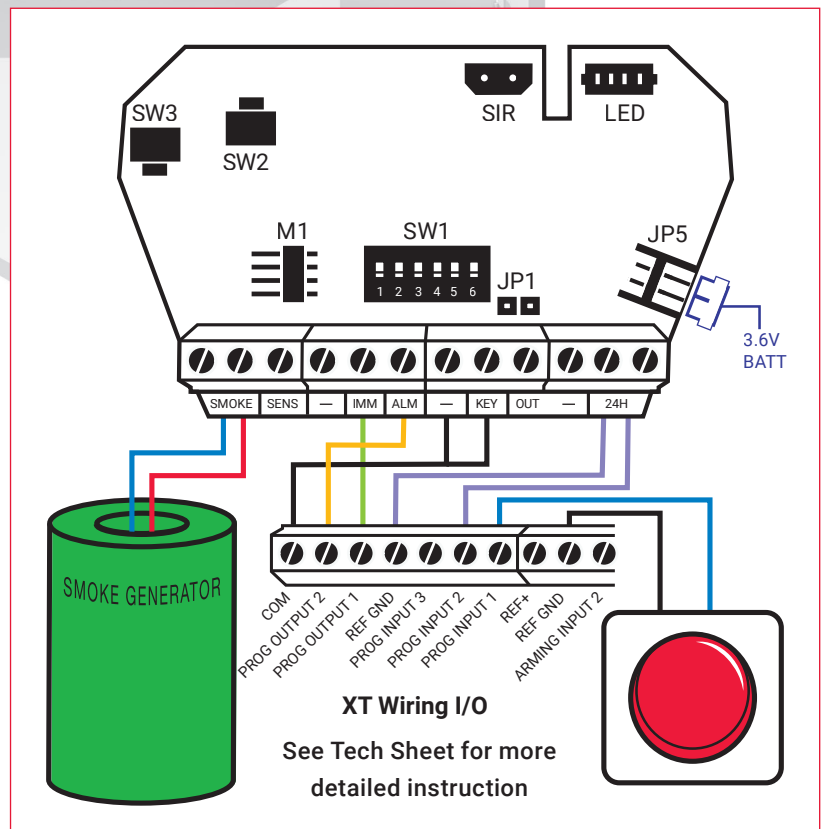

Contact us

+44 (0)115 714 9990

+1 863 336 6527

email sales@webeyecms.com

www.webeyecms.com

HIKVISION

VIDEOFIED
ULTIMATE SECURITY

AVIGILON

DAHUA
TECHNOLOGY

Luminite

AJAX

GJD
DETECT & SECURE

Visonic

Calipsa