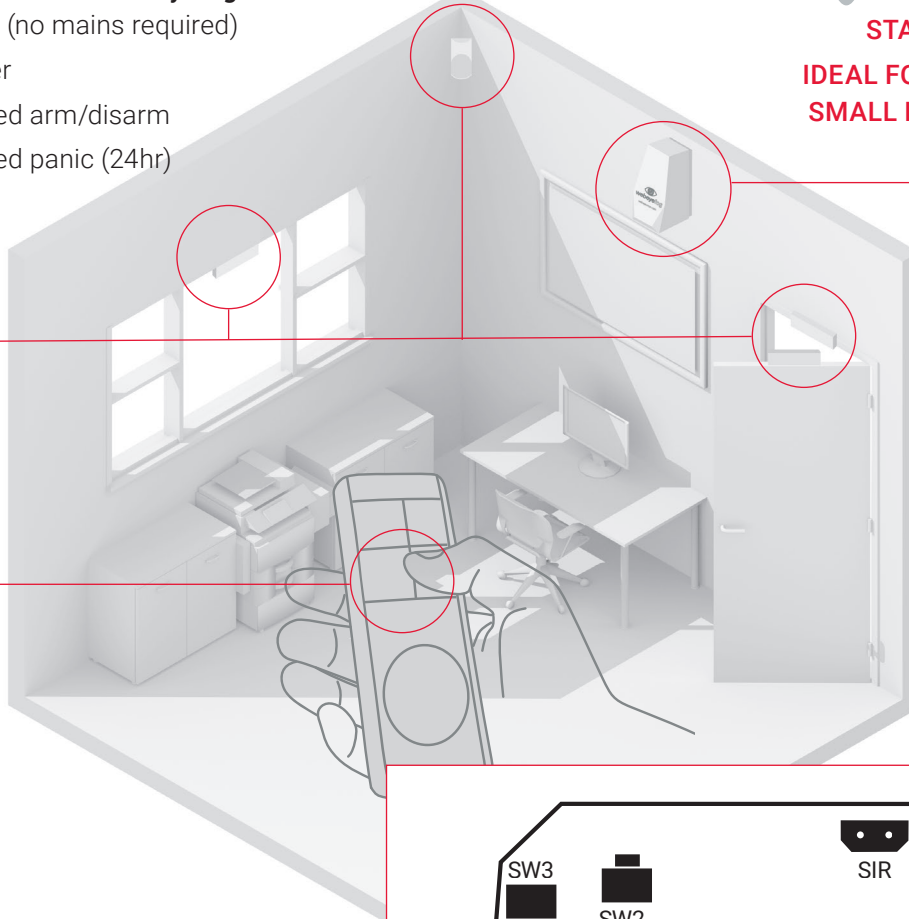

webeyefog BATTERY POWERED and wireless

Scenario 6: Activation via webeyefog Wireless Add-ons

- Battery powered (no mains required)
- Two stage trigger
- Remote controlled arm/disarm
- Remote controlled panic (24hr)

Wireless
Peripherals

Remote
Control
/Panic

STANDALONE SYSTEM

IDEAL FOR SHOPS, OFFICES AND
SMALL RETAIL ENVIRONMENTS

webeyefog
unit