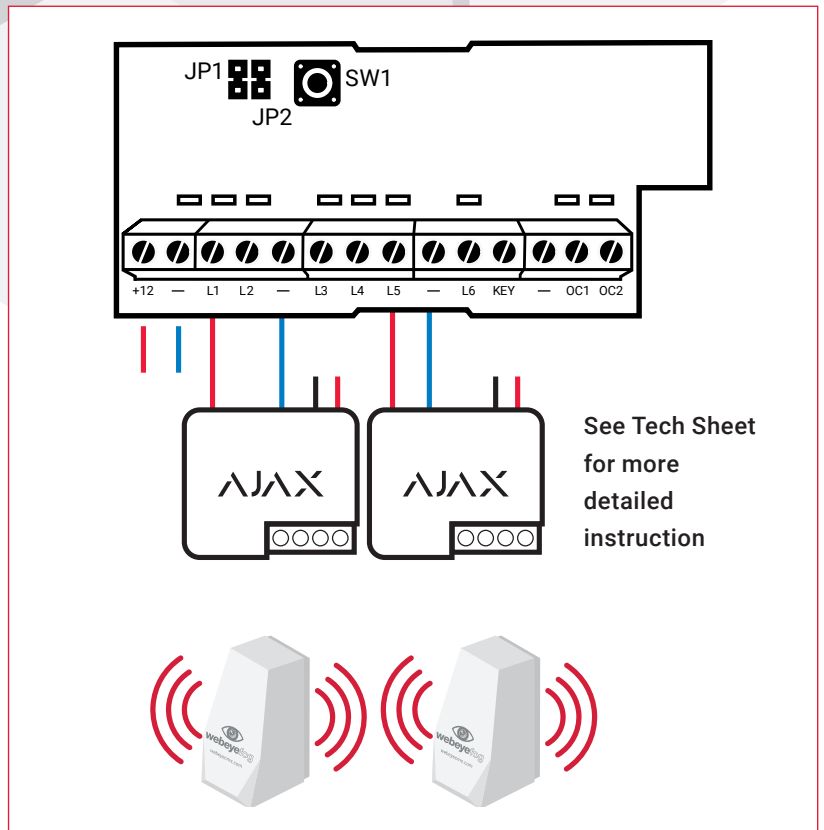

BATTERY POWERED AND WIRELESS

- Self-powered standalone
- Very low energy consumption
- Non-toxic incense-based smoke
- No dust or residuals left
- Permanent smoke presence (1 hour minimum)