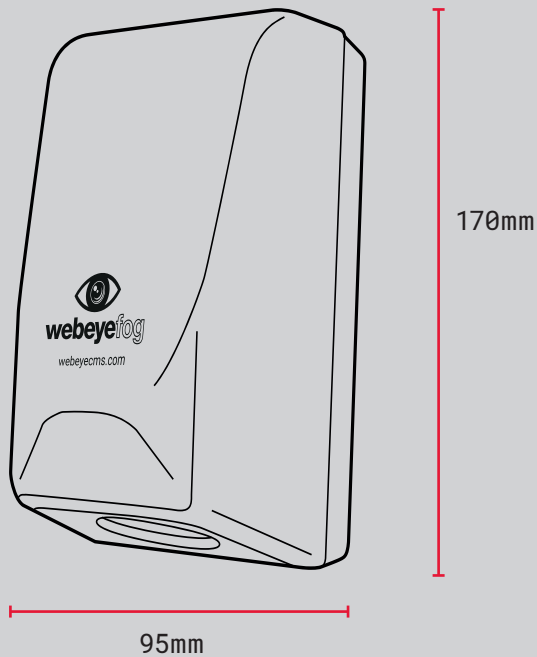

webeyefog

IN SECONDS
webeyefog fills a large
room with dense smoke.

It obscures visibility and
FORCES INTRUDERS
TO LEAVE.

webeyefog

COMPACT
ECONOMICAL
POWERFUL

webeyecms.com

0115 714 9990

sales@webeyecms.com

webeye

webeyefog

Intruders can't
steal what they
can't see!

SECURITY FOG SYSTEM

A small unit that carries a big punch!

- **webeyefog has a smoke cartridge that covers 150m³**
- **Safe to use and doesn't stain**
- **Easily connected to your visually verified alarm system**
- **Low maintenance, low energy, low cost**
- **Non-toxic and leaves no residue**
- **Can trigger upon intrusion if configured with an alarm panel or remotely via a monitoring platform such as webeyecms**

webeyefog Wired

Smoke device with alarm for indoor use

A compact smoke unit including a non-toxic, incense based, smoke cartridge. The device can be easily connected to any security system using the built-in inputs/outputs.