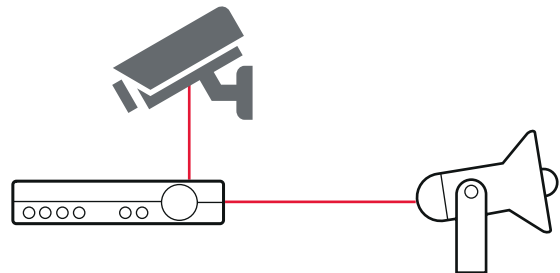

NVR with Unpowered Speaker + Amplifier

- Connect the amplifier Audio In port to the camera Audio Out port – Use stereo to mono adaptors and RCA adaptors if necessary
- Connect the speaker L and R connectors to the amplifier – Use RCA adaptors if necessary