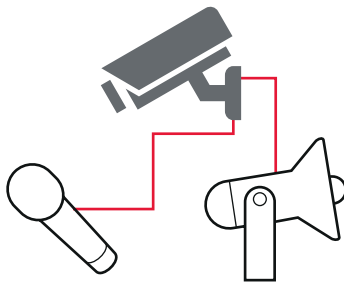

Camera with Powered Microphone and Powered Speaker

- Ensure the microphone and speaker are both powered
- Connect the microphone *audio out* port to the camera *audio in* port - use an adaptor if necessary
- Connect the speaker *audio in* port the the camera *audio out* port - use an adaptor if necessary