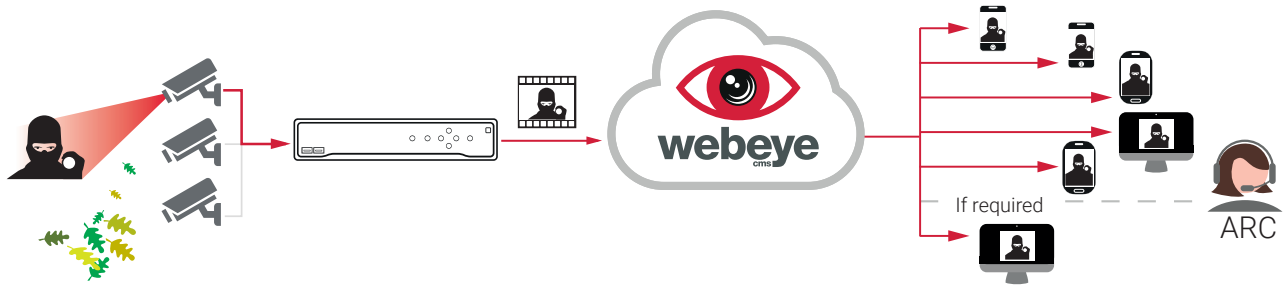

AJAX

GJD  
DETECT & SECURE

Visionic

Calipsa

Once an intrusion has triggered your system webeyecms will deliver an alarm notification and a video clip to the right people within seconds

Various scenarios when using audio in webeyecms

**AUDIO CHALLENGE**

- Speak to an intruder on site
- Relay important information/warning

**NVR with Powered Speaker**

- Ensure the speaker is powered
- Ensure the speaker input has an RCA connector – use an adaptor if necessary
- Connect the speaker input to the NVR Audio Out port