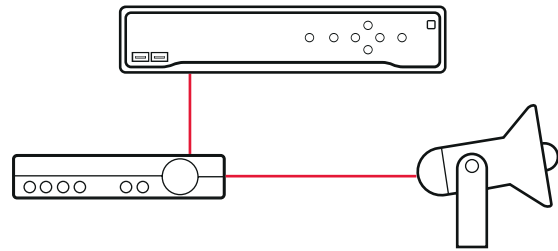

AJAX

GJD  
DETECT & SECURE

Visionic

Calipsa

Once an intrusion has triggered your system webeyecms will deliver an alarm notification and a video clip to the right people within seconds

Various scenarios when using audio in webeyecms

**AUDIO CHALLENGE**

- Speak to an intruder on site
- Relay important information/warning

**NVR with Powered Speaker**

- Ensure the speaker is powered
- Ensure the speaker input has an RCA connector – use an adaptor if necessary
- Connect the speaker input to the NVR Audio Out port

**NVR with Unpowered Speaker + Amplifier**

- Connect the amplifier Audio In port to the NVR Audio Out port – Use stereo to mono adaptors if necessary
- Connect the speaker L and R connectors to the amplifier – Use RCA adaptors if necessary